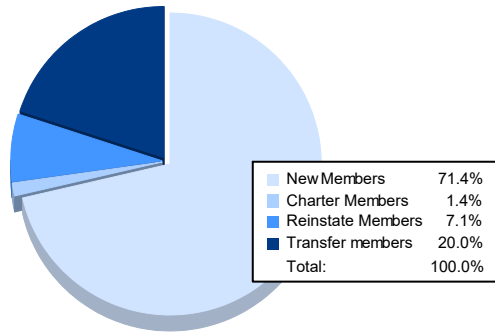

Year	New Clubs	Dropped Clubs	Gain/ Loss Clubs	New Members	Charter Members	Reinstate Members	Transfer Members	Total Member Added	Total Members Dropped	Gain/ Loss Members
2016-2017	0	2	-2	119	0	4	8	131	182	-51
2017-2018	0	1	-1	89	0	7	7	103	180	-77
2018-2019	0	0	0	67	0	1	8	76	121	-45
2019-2020	0	3	-3	62	0	8	19	89	154	-65
2020-2021	0	3	-3	50	1	5	14	70	177	-107
Average	0	2	-2	77	0	5	11	94	163	-69

Membership Composition June 2021 Cumulative

Gender Composition June 2021 Cumulative